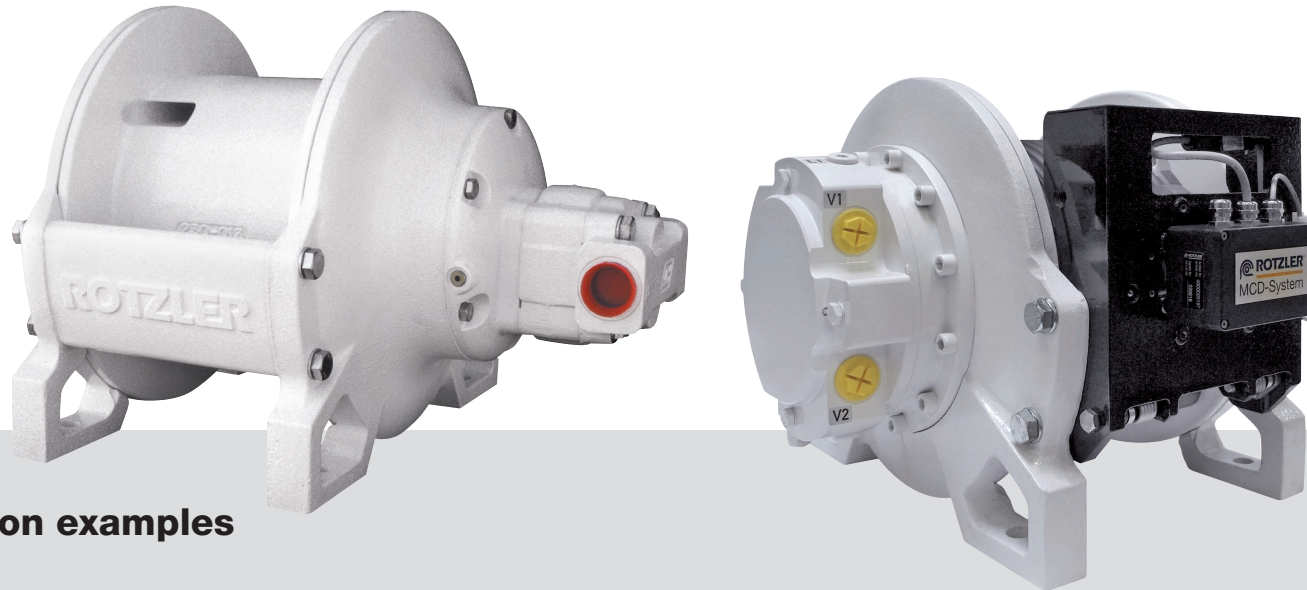

ROTZLER TITAN – The logical choice for truck loading cranes

Whenever it comes to hoisting heavy loads, ROTZLER TITAN winches are recognized for their outstanding performance and durability. The modular design concept enables easy integration into the crane design and it is suitable for a wide range of crane applications. For that reason, international crane manufacturers rely on ROTZLER TITAN winches. Users particularly appreciate the TITAN's technical features as well as its wide range of accessories.

ROTZLER Safety+
Electronic monitoring devices (MCD)

ROTZLER Optiweight+
Powerful with low weight

Application examples

- Knuckle boom truck cranes
- Stiff boom truck cranes
- Service truck cranes
- Roofing truck cranes

Standard features of ROTZLER TITAN winches

- Planetary gear box
- Hoisting freewheel for precise load control and positioning
- High-performance hydraulic motor
- Static/dynamic multiple disc brake

TITAN TC series

TITAN TH series

Compact dimensions

Extensive options and useful accessories

- MCD (Measuring Control Device) for optimum safety
- Grooved drum for optimized rope spooling
- Counter balance valve additional to static disc brake
- Pressure roller enhances rope spooling
- Top roller, snatch block, swivel hooks
- Ropes in different diameters