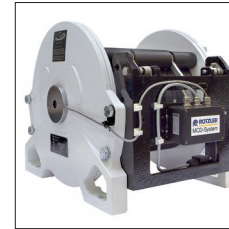

ROTZLER TITAN – The logical choice for truck loading cranes

Whenever it comes to hoisting heavy loads, ROTZLER TITAN winches are recognized for their outstanding performance and durability. The modular design concept enables easy integration into the crane design and it is suitable for a wide range of crane applications. For that reason, international crane manufacturers rely on ROTZLER TITAN winches. Users particularly appreciate the TITAN's technical features as well as its wide range of accessories.

ROTZLER Safety+
Electronic monitoring devices (MCD)

ROTZLER Optiweight+
Powerful with low weight

Application examples

- Knuckle boom truck cranes
- Stiff boom truck cranes
- Service truck cranes
- Roofing truck cranes

Standard features of ROTZLER TITAN winches

- Planetary gear box
- Hoisting freewheel for precise load control and positioning
- High-performance hydraulic motor
- Static/dynamic multiple disc brake

TITAN TC series

TITAN TH series

Compact dimensions

Extensive options and useful accessories

- MCD (Measuring Control Device) for optimum safety
- Grooved drum for optimized rope spooling
- Counter balance valve additional to static disc brake
- Pressure roller enhances rope spooling
- Top roller, snatch block, swivel hooks
- Ropes in different diameters